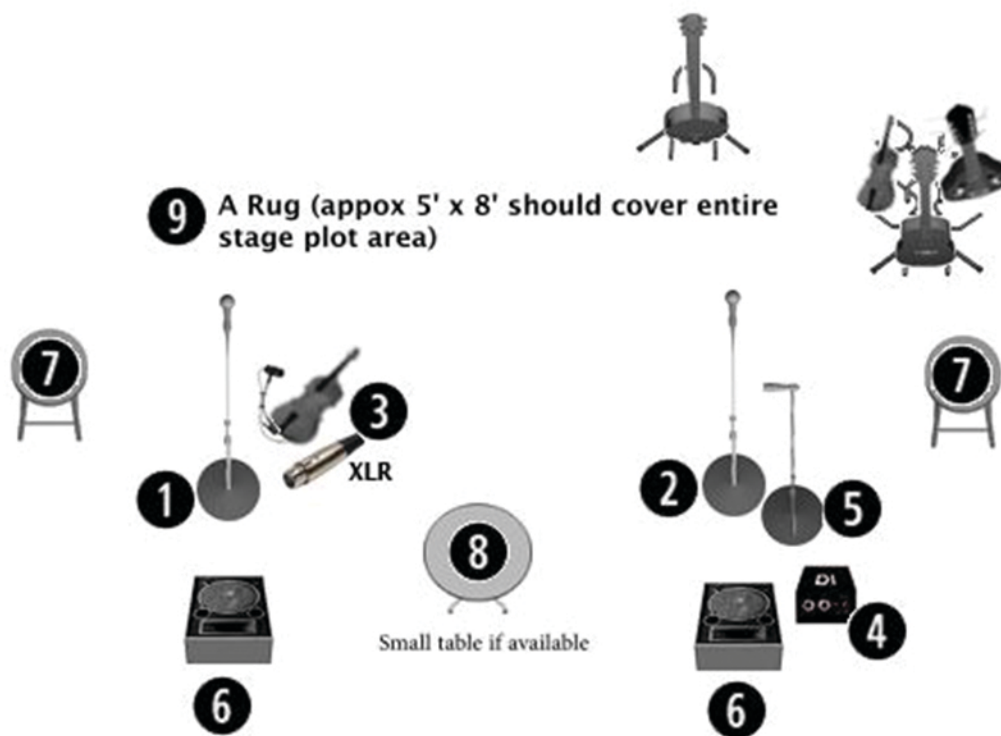

Bettman & Halpin Duo

1. Tall boom w/ vocal mic
 2. Tall boom w/ vocal mic
 3. XLR for Stephanie's fiddle mic. Stephanie will provide mic. (Phantom power needed)
 4. DI (guitar, mandolin, fiddle will all go through this DI via Luke's pedalboard
 5. Tall boom will instrument

mic
 6. 2 Monitors
 7. 2 stools
 8. Small table if available
 9. A Rug (approx. 5' x 8' should cover entire stage plot area)