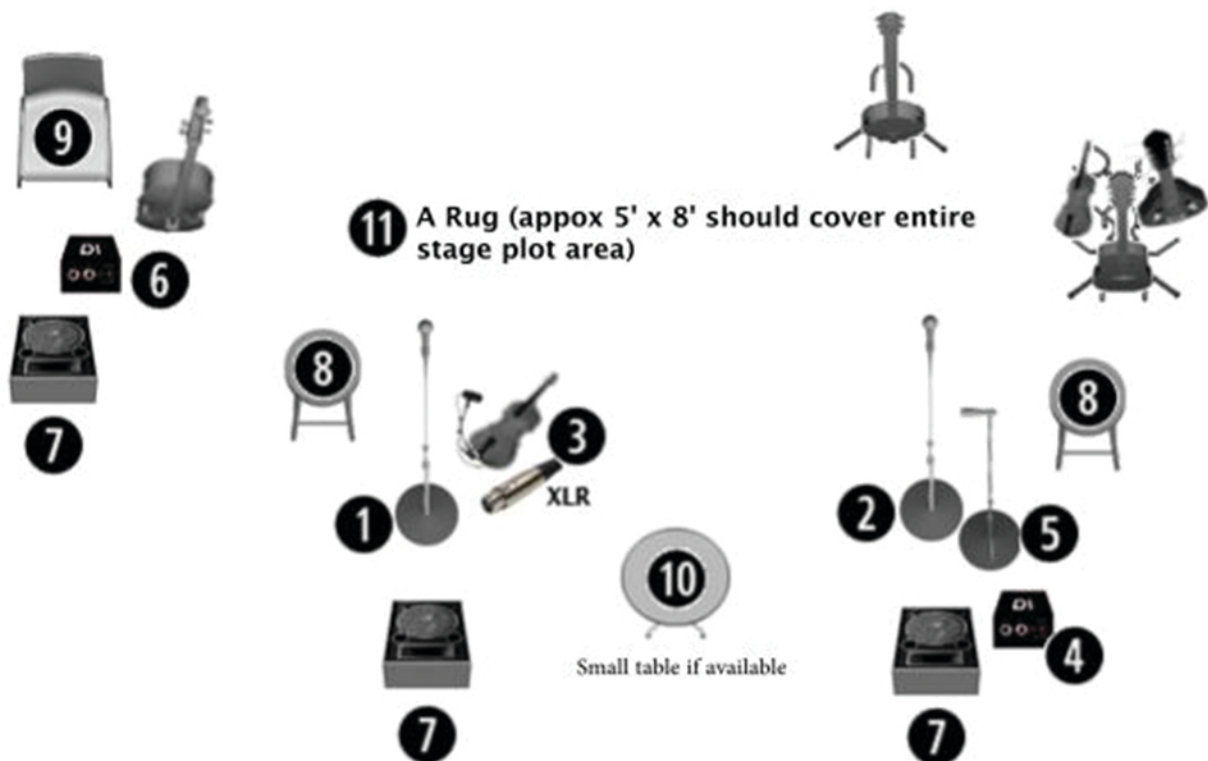

Bettman & Halpin Trio

1. Tall boom w/ vocal mic
 2. Tall boom w/ vocal mic
 3. XLR for Stephanie's fiddle mic. Stephanie will provide mic. (Phantom power needed)
 4. DI (guitar, mandolin, fiddle will all go through this DI via Luke's pedalboard)
 5. Tall boom will instrument

mic
 6. DI for cello/bass
 7. 3 Monitors
 8. 2 stools
 9. Armless chair for cellist
 10. Small table if available
 11. A Rug (approx. 5' x 8' should cover entire stage plot area)